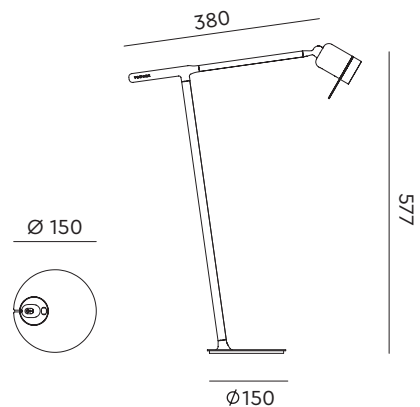

Type	Desk lamp
Environment	Indoor
Material	Steel & aluminum
Weight	1,2 kg
Voltage	220-240 V
Output	5V-1A/2A
IP	20
Lightsource	Lightsource included
Battery	Up to 5 hours
Charge	USB-C charging cable included
Cable length	500 mm & 1500 mm
CRI	90
Max lumen	230
Kelvin	2700
Dimmable	Secundair on fixture
Lightbeam	36° (15° / 24°)